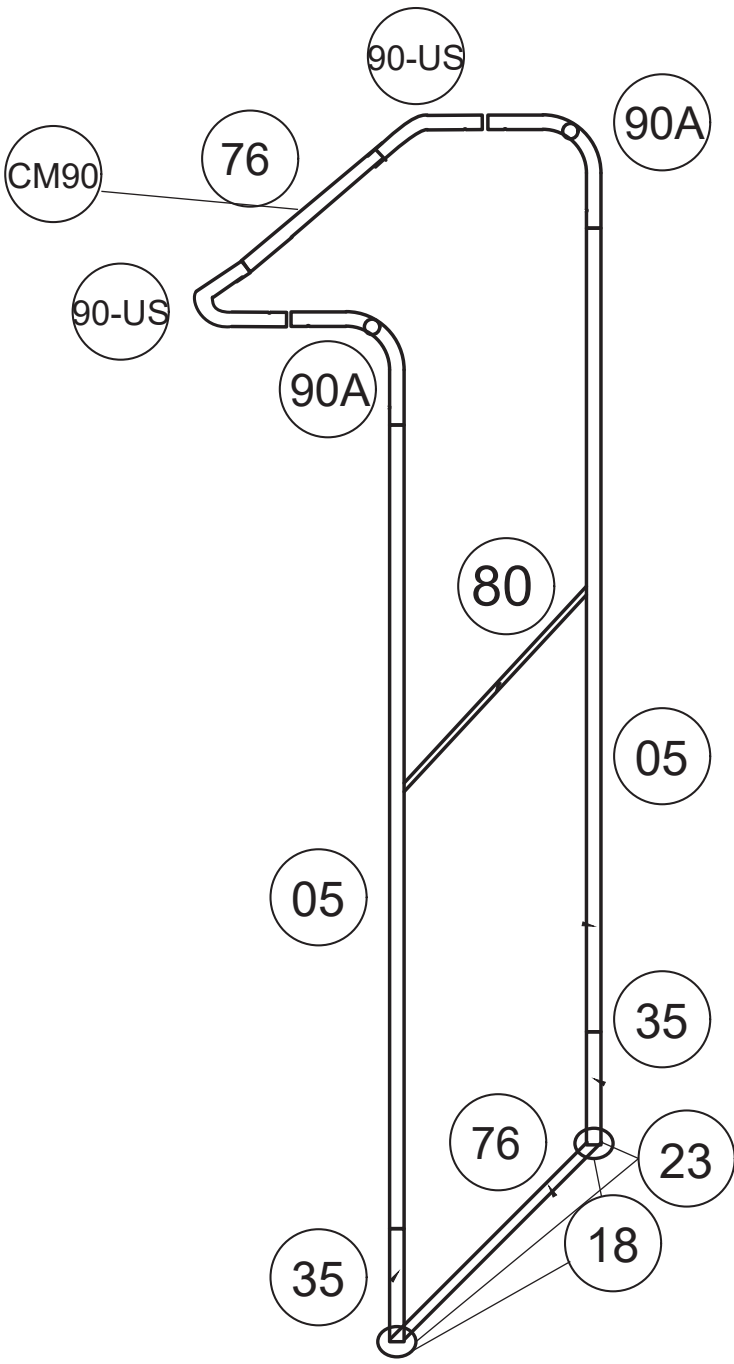

WAVELINE®

36" Waterfall

36" Waterfall	
Qty.	Part Number
2	WLM#35
2	WLM#90A
2	WLM#90-US
2	WLM#76
2	WLM#05
1	WLM#80
2	WLM#23
2	WLM#18
1	CM-90
1	Cotton Bag